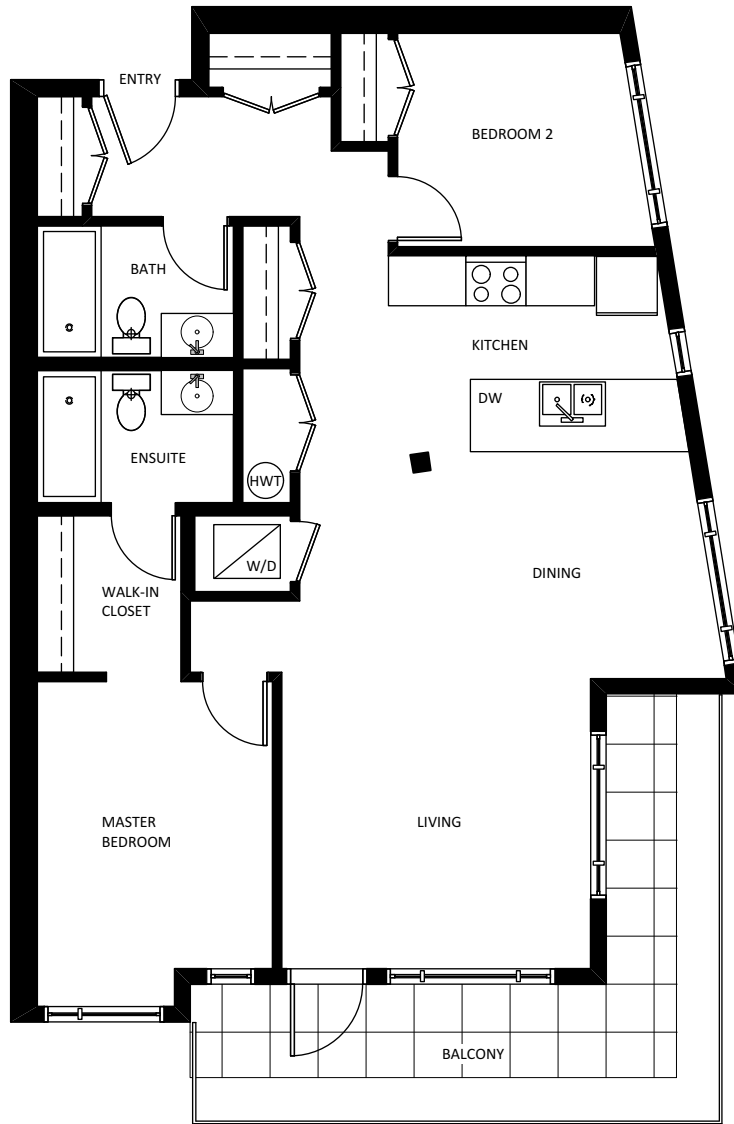

Unit #301

TWO BEDROOM
APPROX. 1061 SQ.FT.

The developer reserves the right to make modifications should they be necessary.
Suite areas are approximate. E&O.E

Unit #302

TWO BEDROOM
APPROX. 1052 SQ.FT.

The developer reserves the right to make modifications should they be necessary. Suite areas are approximate. E&O.E

Unit #401

TWO BEDROOM
APPROX. 1061 SQ.FT.

The developer reserves the right to make modifications should they be necessary.
Suite areas are approximate. E&O.E

Unit #402

TWO BEDROOM
APPROX. 1052 SQ.FT.

The developer reserves the right to make modifications should they be necessary. Suite areas are approximate. E&O.E