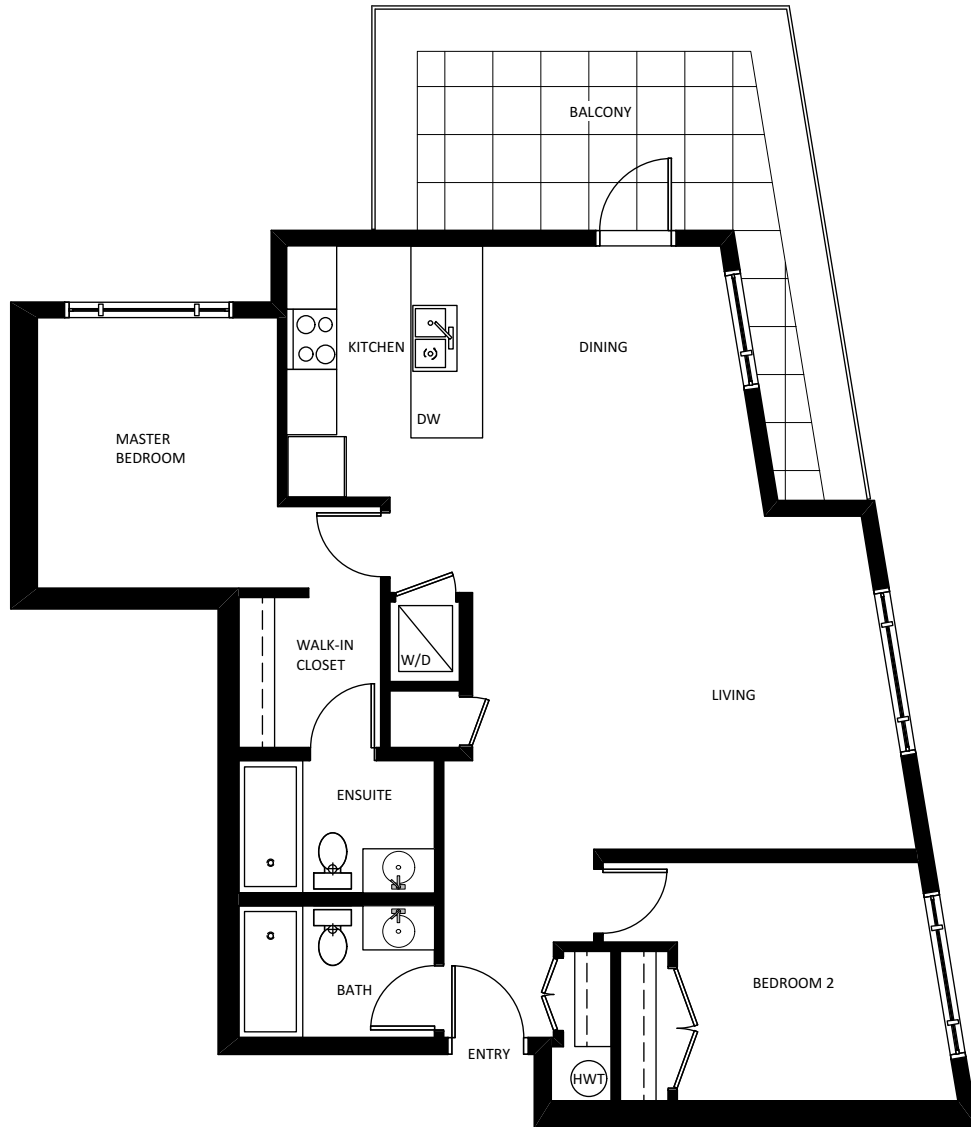

Unit #301

TWO BEDROOM
APPROX. 1061 SQ.FT.

The developer reserves the right to make modifications should they be necessary.
Suite areas are approximate. E&O.E

Unit #302

TWO BEDROOM
APPROX. 1052 SQ.FT.

The developer reserves the right to make modifications should they be necessary. Suite areas are approximate. E&O.E

Unit #401

TWO BEDROOM
APPROX. 1061 SQ.FT.

The developer reserves the right to make modifications should they be necessary.
Suite areas are approximate. E&O.E

Unit #402

TWO BEDROOM
APPROX. 1052 SQ.FT.

The developer reserves the right to make modifications should they be necessary. Suite areas are approximate. E&O.E