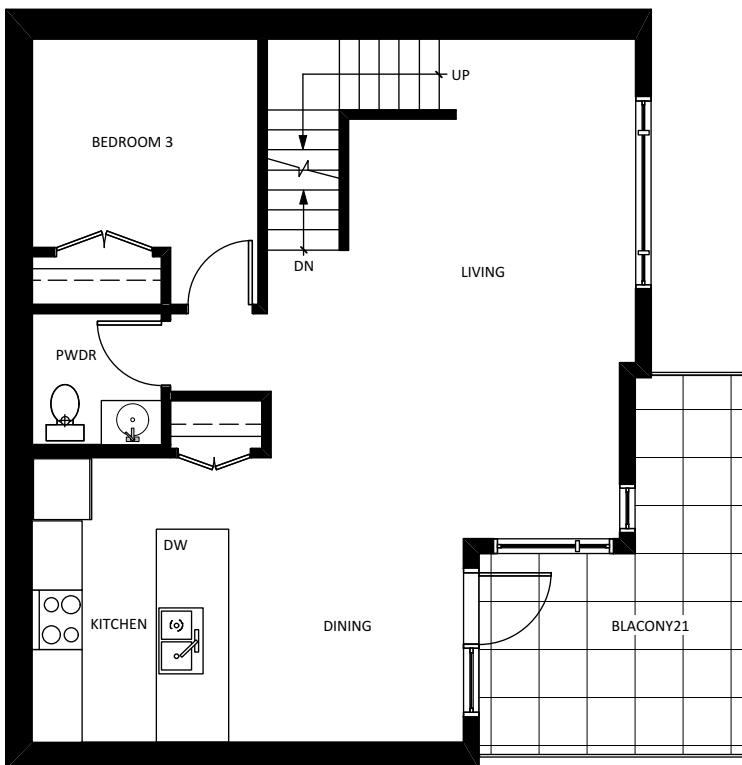

UPPER FLOOR

ENTRY LEVEL

MAIN FLOOR

## Unit 207 (Townhome)

THREE BEDROOM  
APPROX. 1650 SQ.FT.

The developer reserves the right to make modifications should they be necessary. Suite areas are approximate. E&O.E