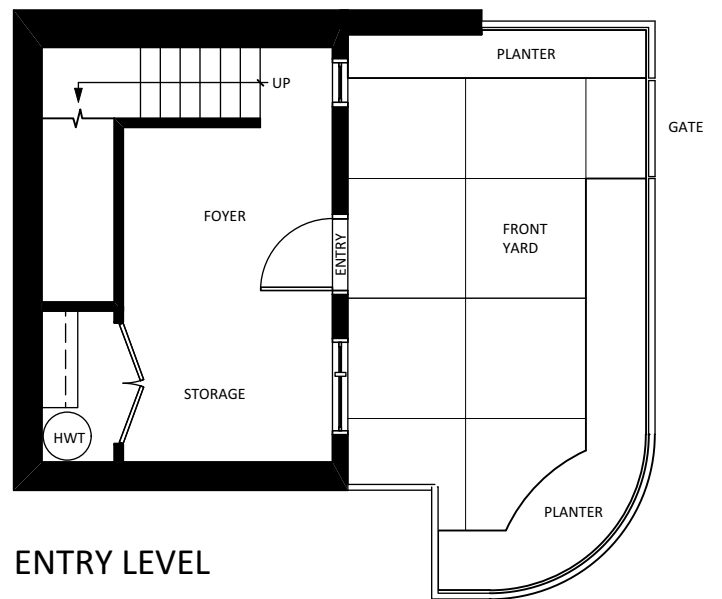

UPPER FLOOR

ENTRY LEVEL

MAIN FLOOR

## Unit 207 (Townhome)

THREE BEDROOM  
APPROX. 1650 SQ.FT.

The developer reserves the right to make modifications should they be necessary. Suite areas are approximate. E&O.E