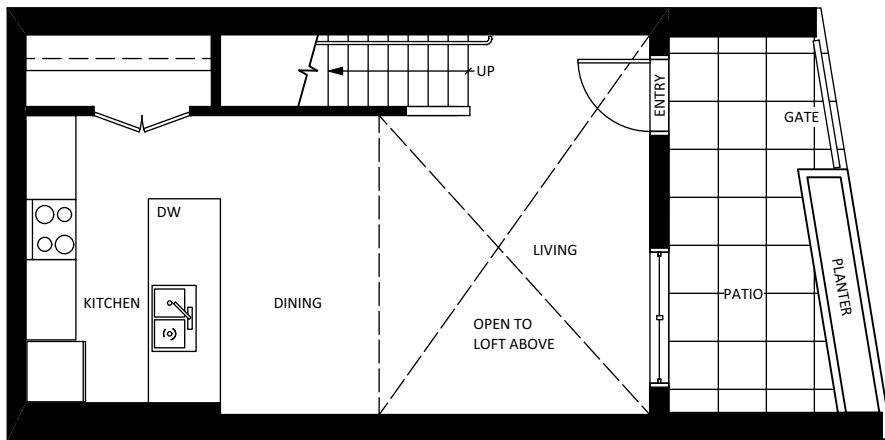

UPPER FLOOR

MAIN FLOOR

## Unit #103 (Loft Unit)

ONE BEDROOM  
 APPROX. 887 SQ.FT.

The developer reserves the right to make modifications should they be necessary. Suite areas are approximate. E&O.E