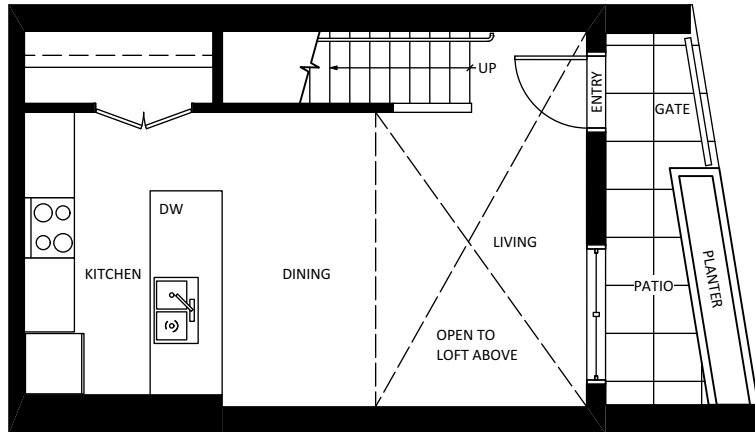

UPPER FLOOR

MAIN FLOOR

Unit #101 (Loft Unit)

ONE BEDROOM +DEN
APPROX. 854 SQ.FT.

The developer reserves the right to make modifications should they be necessary. Suite areas are approximate. E&O.E